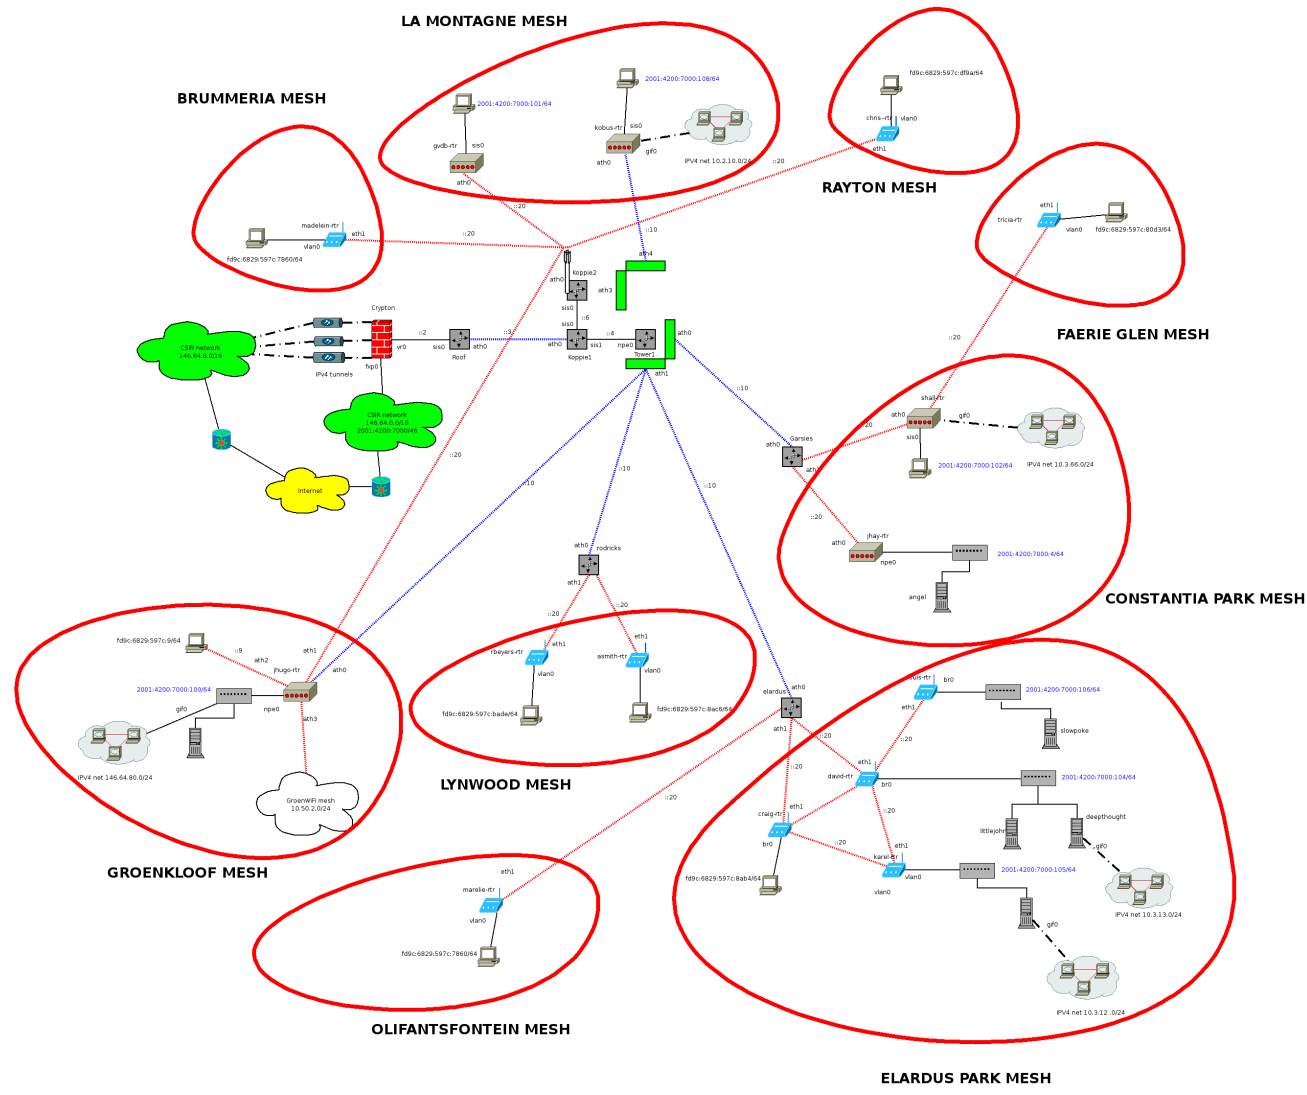

KEY

- Linksys WRT54G router
- FreeBSD based highrate Multi-radio router
- FreeBSD based home router
- Home PC
- Server
- 802.11a 5GHz link
- 802.11b/g 2.4GHz link
- Ethernet link
- Virtual link
- Switch for home network
- Omni directional antenna
- Sector antenna

2001.4200.7000.10064 Internet routable IPv6 address
f89c:6829:597c:8ab464 Private network IPv6 address

IP ADDRESS TABLE